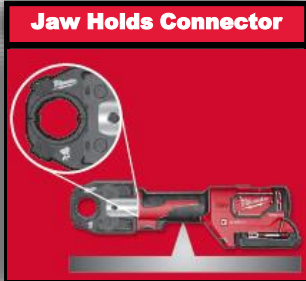

Nothing but **HEAVY DUTY.**

NEW

**M18™ FORCE LOGIC™
600 MCM CRIMPER**

M18™ FORCE LOGIC™ 600 MCM Crimper

Crimper Ranked User Needs

Crimp Confidence

Ease of Use

Size / Ergonomics

M18™ FORCE LOGIC™ 600MCM Crimper

Pre-Order Date: **Now Open**

Launch Ship Date: **February 2016**

- **Proprietary Jaw Alignment System**
 - Revolutionary Jaw Holds Connector for Instant Alignment
 - Fully Balanced for Reduced Fatigue
 - Operates Easily in Crowded Panels
- **Predictive Force Monitoring (PFM™)**
 - Industry's First Adaptive Pressure Control System
 - Delivers the Fastest, Most Accurate Crimp
 - Protects Components for up to 4x Longer Life
- **Instant Pressure Verification, Wireless Reporting**
 - ONE KEY™ Enabled
 - Track Crimps in Real Time and Sync to the Cloud for Easy Remote Access
 - Generate Professional Reports Quickly and Easily

M18™ FORCE LOGIC™ 600 MCM Crimper

Tool Walk-Around

Easy Open Jaws

Open Jaws with Just one Thumb

Easy Die Removal

Accepts Milwaukee U Style Dies

Proprietary Jaw Design

Instant Alignment on Connector