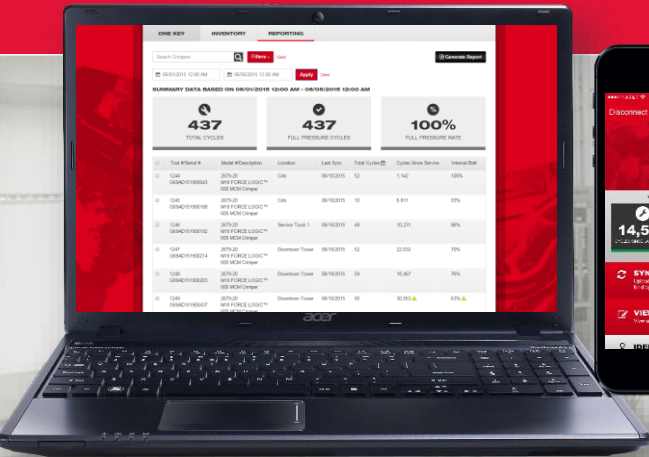

Nothing but **HEAVY DUTY.**

NEW

**M18™ FORCE LOGIC™
600 MCM CRIMPER**

M18™ FORCE LOGIC™ 600 MCM Crimper

Crimper Ranked User Needs

Crimp Confidence

Ease of Use

Size / Ergonomics

Nothing but **HEAVY DUTY.**

ONE KEY

UNLOCKING THE DIGITAL JOBSITE

Sync Wirelessly

Report Performance

TOOL REPORTING

Available on the Web

Available on the App Store

M18™ FORCE LOGIC™ 600MCM Crimper

Pre-Order Date: **Now Open**

Launch Ship Date: **February 2016**

- **Proprietary Jaw Alignment System**
 - Revolutionary Jaw Holds Connector for Instant Alignment
 - Fully Balanced for Reduced Fatigue
 - Operates Easily in Crowded Panels
- **Predictive Force Monitoring (PFM™)**
 - Industry's First Adaptive Pressure Control System
 - Delivers the Fastest, Most Accurate Crimp
 - Protects Components for up to 4x Longer Life
- **Instant Pressure Verification, Wireless Reporting**
 - ONE KEY™ Enabled
 - Track Crimps in Real Time and Sync to the Cloud for Easy Remote Access
 - Generate Professional Reports Quickly and Easily