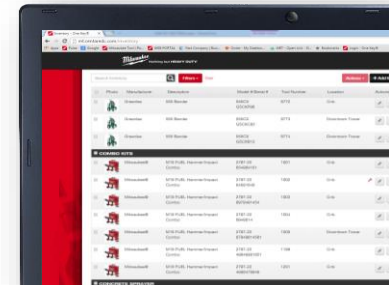

Nothing but **HEAVY DUTY.**

ONE KEY

UNLOCKING THE DIGITAL JOBSITE

Sync Wirelessly

Report Performance

TOOL REPORTING

Available on the Web

Available on the App Store

ANDROID APP ON Google play

Simple, Time Based Job Reporting

- **Instant Verification:** One Touch Wireless Syncing
- **Increase Uptime:** Manage Fleet Usage, Prevent Downtime
- **Peace of Mind:** Multiple Crimpers, One Simple Report

M18™ FORCE LOGIC™ 600MCM Crimper

Pre-Order Date: **Now Open**

Launch Ship Date: **February 2016**

- **Proprietary Jaw Alignment System**
 - Revolutionary Jaw Holds Connector for Instant Alignment
 - Fully Balanced for Reduced Fatigue
 - Operates Easily in Crowded Panels
- **Predictive Force Monitoring (PFM™)**
 - Industry's First Adaptive Pressure Control System
 - Delivers the Fastest, Most Accurate Crimp
 - Protects Components for up to 4x Longer Life
- **Instant Pressure Verification, Wireless Reporting**
 - ONE KEY™ Enabled
 - Track Crimps in Real Time and Sync to the Cloud for Easy Remote Access
 - Generate Professional Reports Quickly and Easily