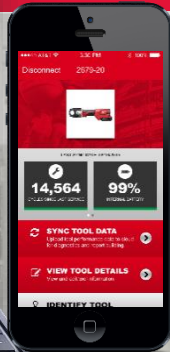

Nothing but **HEAVY DUTY.**

NEW

**M18™ FORCE LOGIC™
600 MCM CRIMPER**

M18™ FORCE LOGIC™ 600 MCM Crimper

Crimper Ranked User Needs

Crimp Confidence

Ease of Use

Size / Ergonomics

Nothing but **HEAVY DUTY.**

ONE KEY

UNLOCKING THE DIGITAL JOBSITE

Sync Wirelessly

Report Performance

TOOL REPORTING

Available on the Web

Available on the App Store

ANDROID APP ON Google play

Simple, Time Based Job Reporting

- **Instant Verification:** One Touch Wireless Syncing
- **Increase Uptime:** Manage Fleet Usage, Prevent Downtime
- **Peace of Mind:** Multiple Crimpers, One Simple Report

M18™ FORCE LOGIC™ 600MCM Crimper

Pre-Order Date: **Now Open**

Launch Ship Date: **February 2016**

- **Proprietary Jaw Alignment System**
 - Revolutionary Jaw Holds Connector for Instant Alignment
 - Fully Balanced for Reduced Fatigue
 - Operates Easily in Crowded Panels
- **Predictive Force Monitoring (PFM™)**
 - Industry's First Adaptive Pressure Control System
 - Delivers the Fastest, Most Accurate Crimp
 - Protects Components for up to 4x Longer Life
- **Instant Pressure Verification, Wireless Reporting**
 - ONE KEY™ Enabled
 - Track Crimps in Real Time and Sync to the Cloud for Easy Remote Access
 - Generate Professional Reports Quickly and Easily